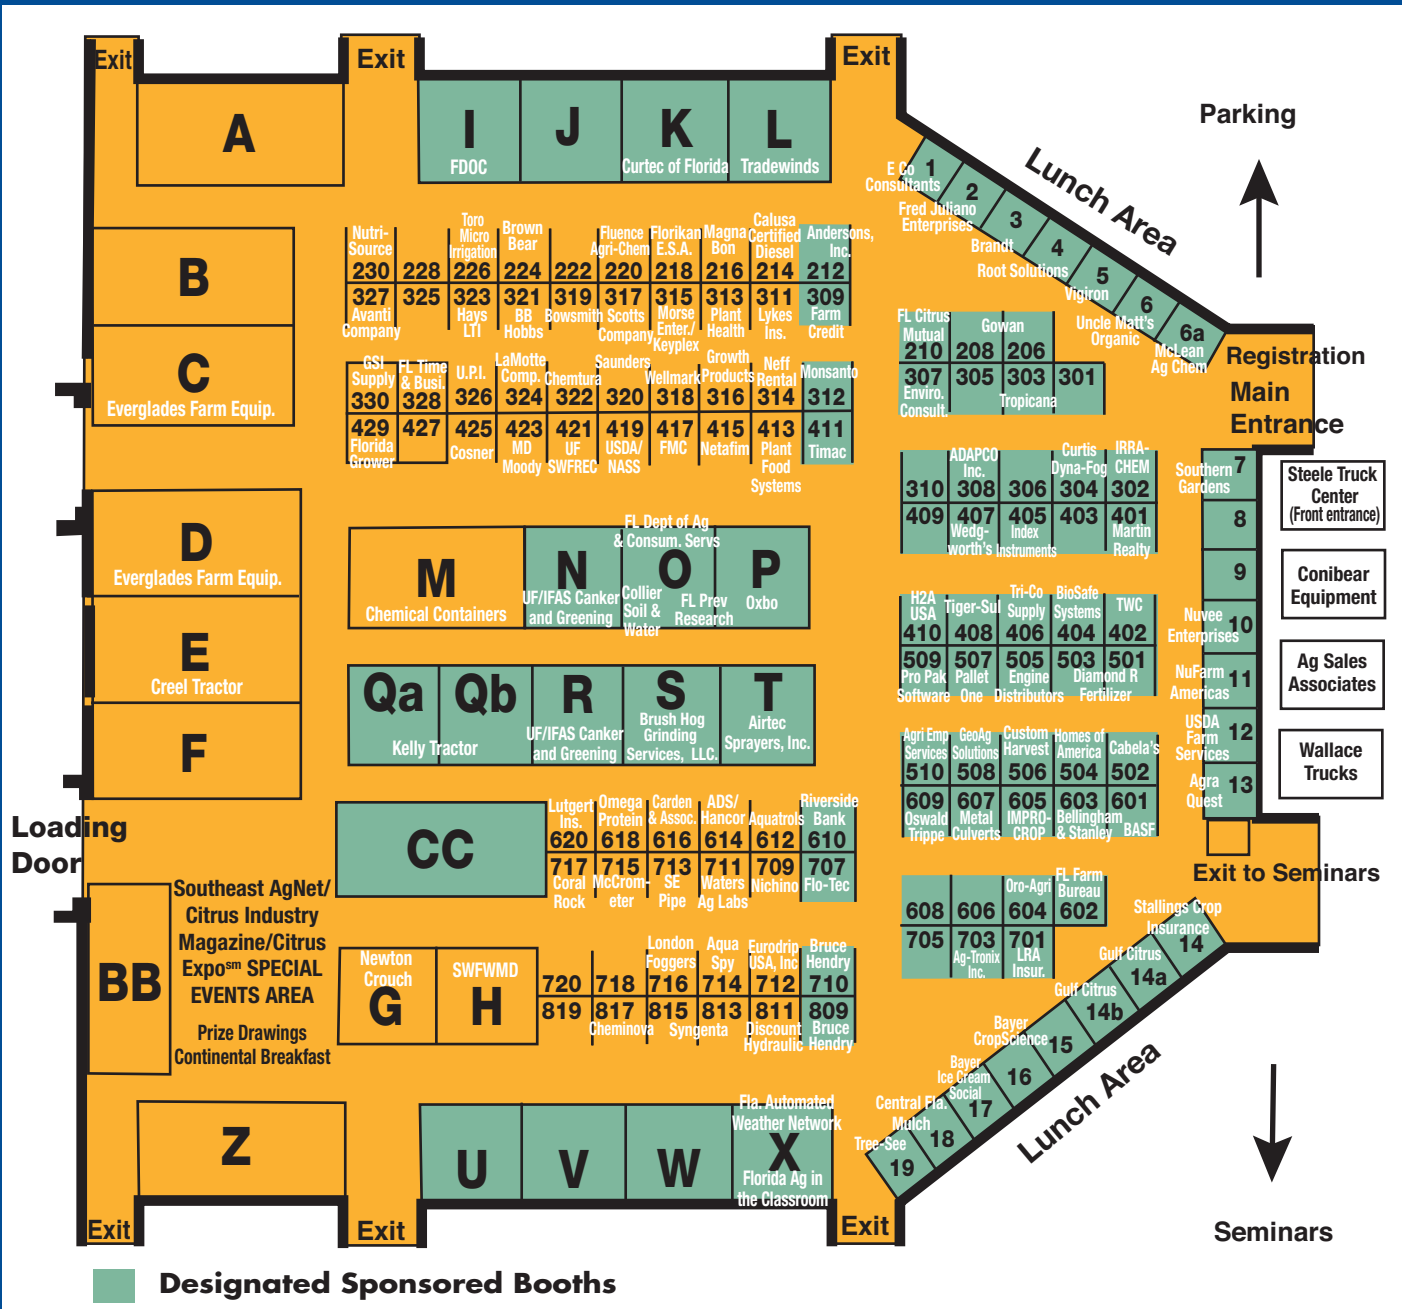

CITRUS EXPOsm 2009

Floor Plan

Updated as of 6-19-09

Wednesday, August 19th, 8 am - 4 pm
Thursday, August 20th, 8 am - 2 pm

Outside Exhibitors:
Ag Sales Associate and Conibear Equipment Company

Lee Civic Center – Ft. Myers